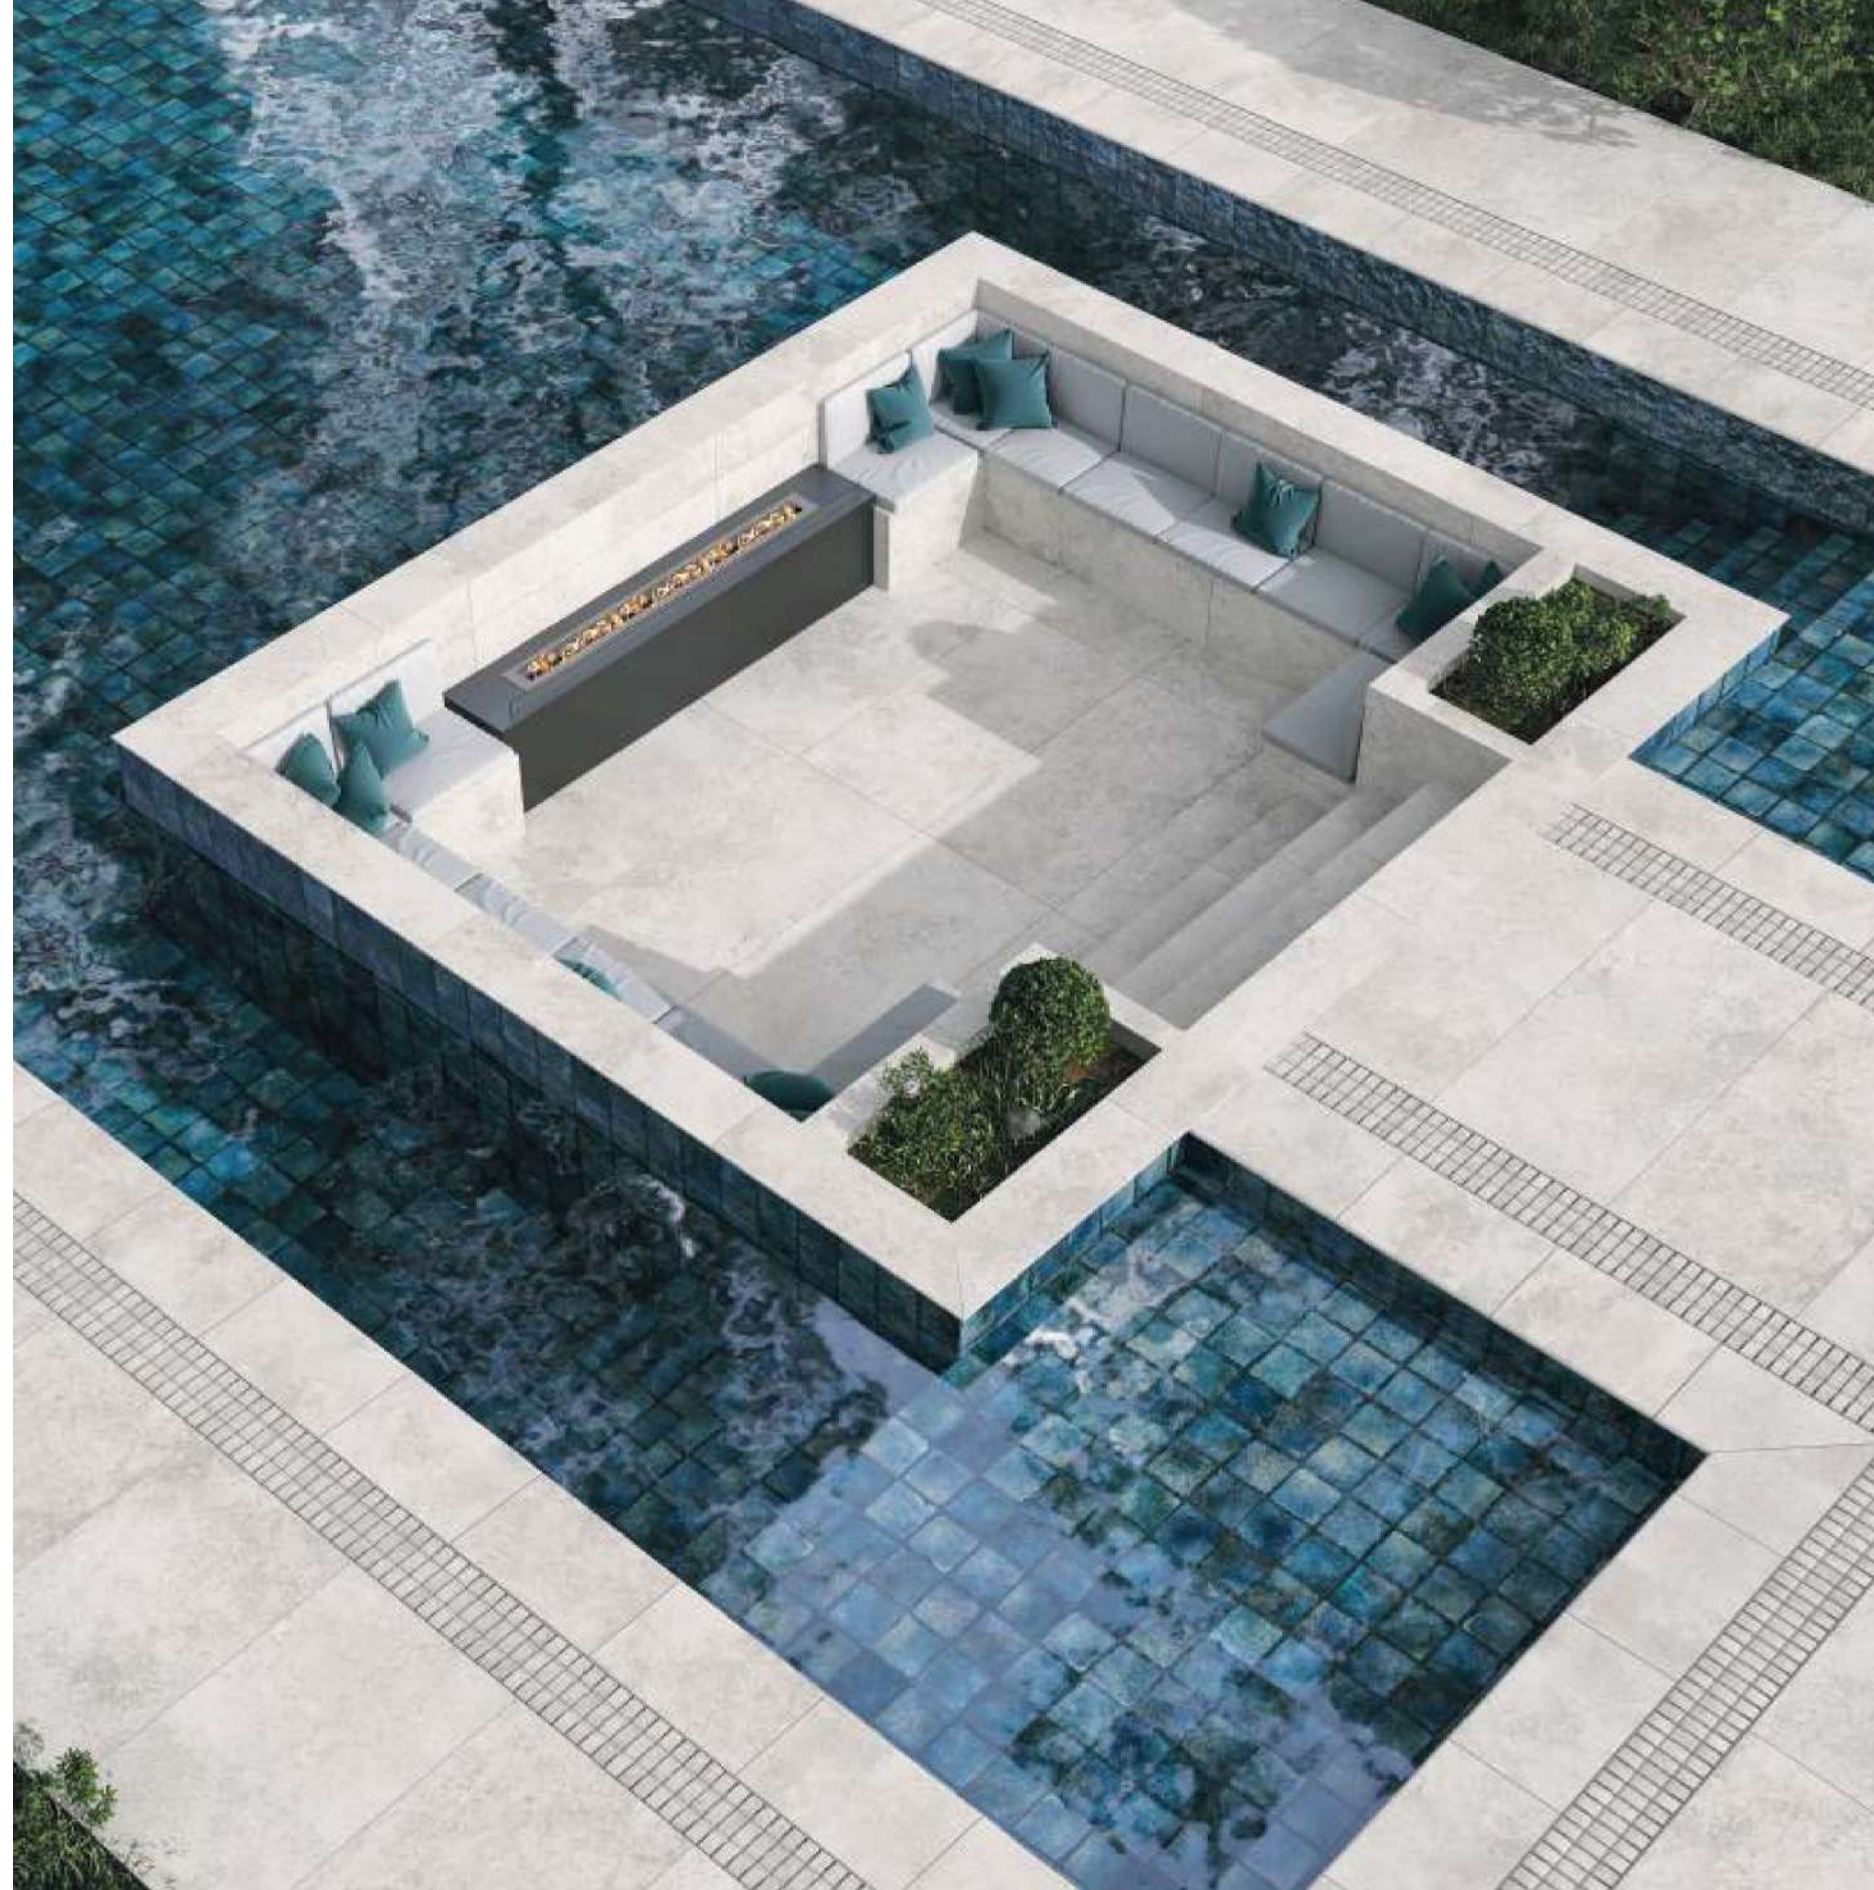

Couleur de l'eau de la piscine

**BALI
ZATU**

14.7*14.7 CM

Couleur de l'eau de la piscine

An aerial view of a modern outdoor pool area. The pool is rectangular with a light-colored tiled deck. On the right side of the pool, there is a raised platform with four circular lounge chairs, each with a white canopy and green cushions. To the left of the pool, there are several lounge chairs with white cushions and wooden frames, some with a brown umbrella. In the foreground, there is a white sofa with green cushions and several potted palm trees. The background features a sandy beach and the ocean. The text "POOL SOLUTIONS EN GRES" is overlaid on the right side of the image.